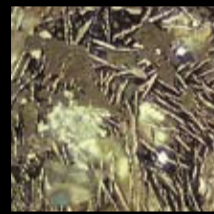

Flooring

Civil Engineering